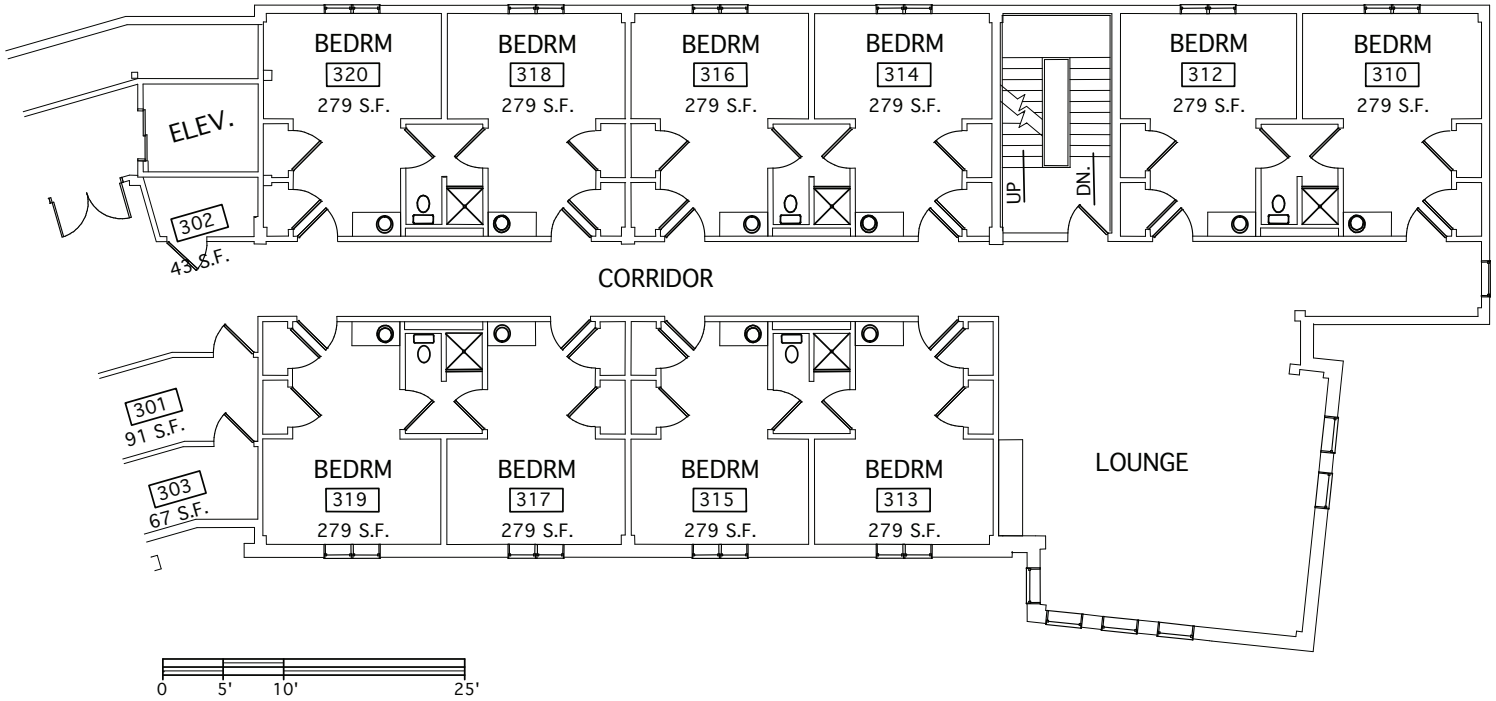

COVENANT
COLLEGE

Andreas | Ruhama
Floor Plans & Dimensions

Bed

- Height: 36" (at highest level)
- Width: 39"
- Length: 80" (standard extra long twin)

Desk Shelf

- Height: 27"
- Weight: 36"
- Depth: 10.5"

Notes

Dresser

- 4 dressers per room
- 3 drawers per dresser
- Height: 30"
- Width: 30"
- Depth: 23.5"

Closet

- Height: 96"
- Width: 60"
- Depth: 24"

Desk

- Height 30"
- Width: 36"
- Depth: 24"

Window

- Height: 55"
- Width: 58"