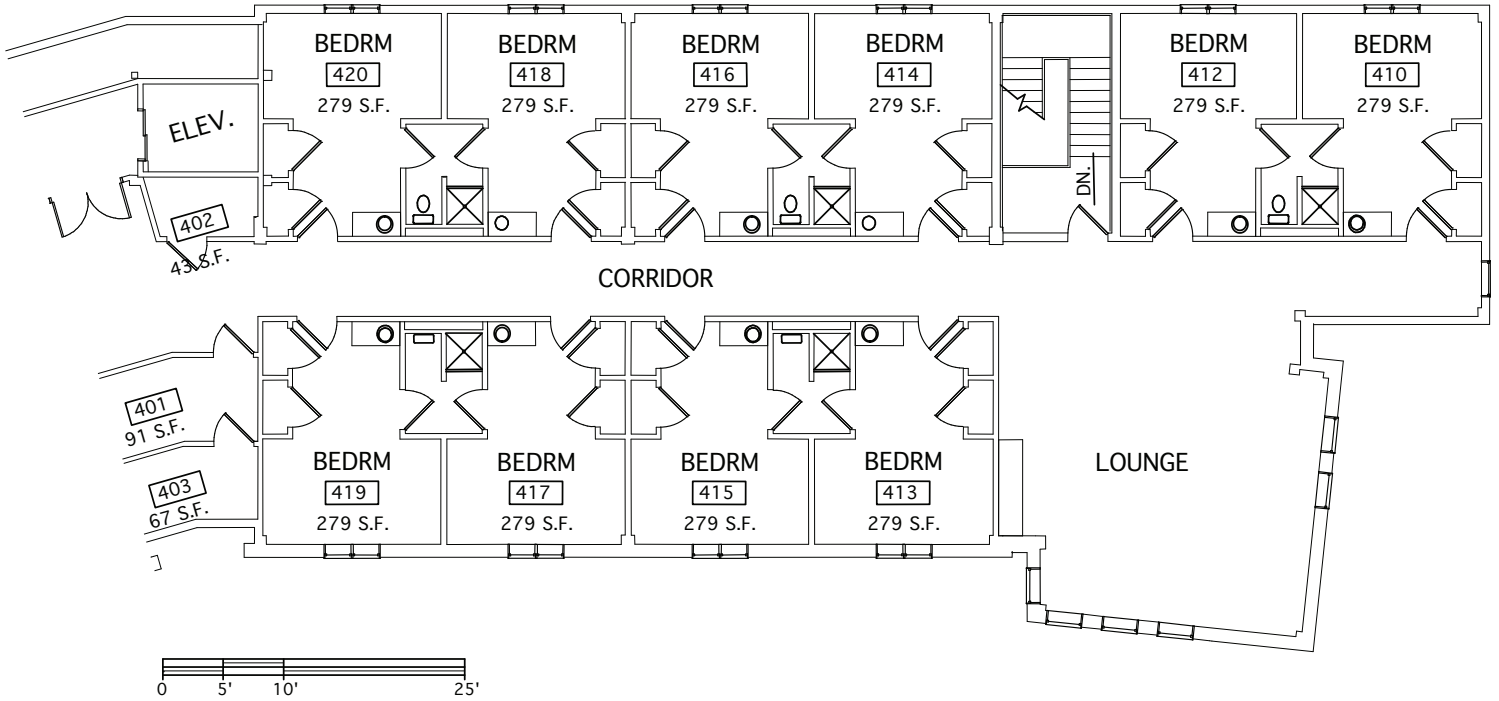

COVENANT
COLLEGE

Andreas | The Fritz Floor Plans & Dimensions

- Bed**
- Height: 36" (at highest level)
 - Width: 39"
 - Length: 80" (standard extra long twin)

- Desk Shelf**
- Height: 27"
 - Weight: 36"
 - Depth: 10.5"

Notes

- Dresser**
- 4 dressers per room
 - 3 drawers per dresser
 - Height: 30"
 - Width: 30"
 - Depth: 23.5"

- Closet**
- Height: 96"
 - Width: 60"
 - Depth: 24"

- Desk**
- Height 30"
 - Width: 36"
 - Depth: 24"

- Window**
- Height: 55"
 - Width: 58"