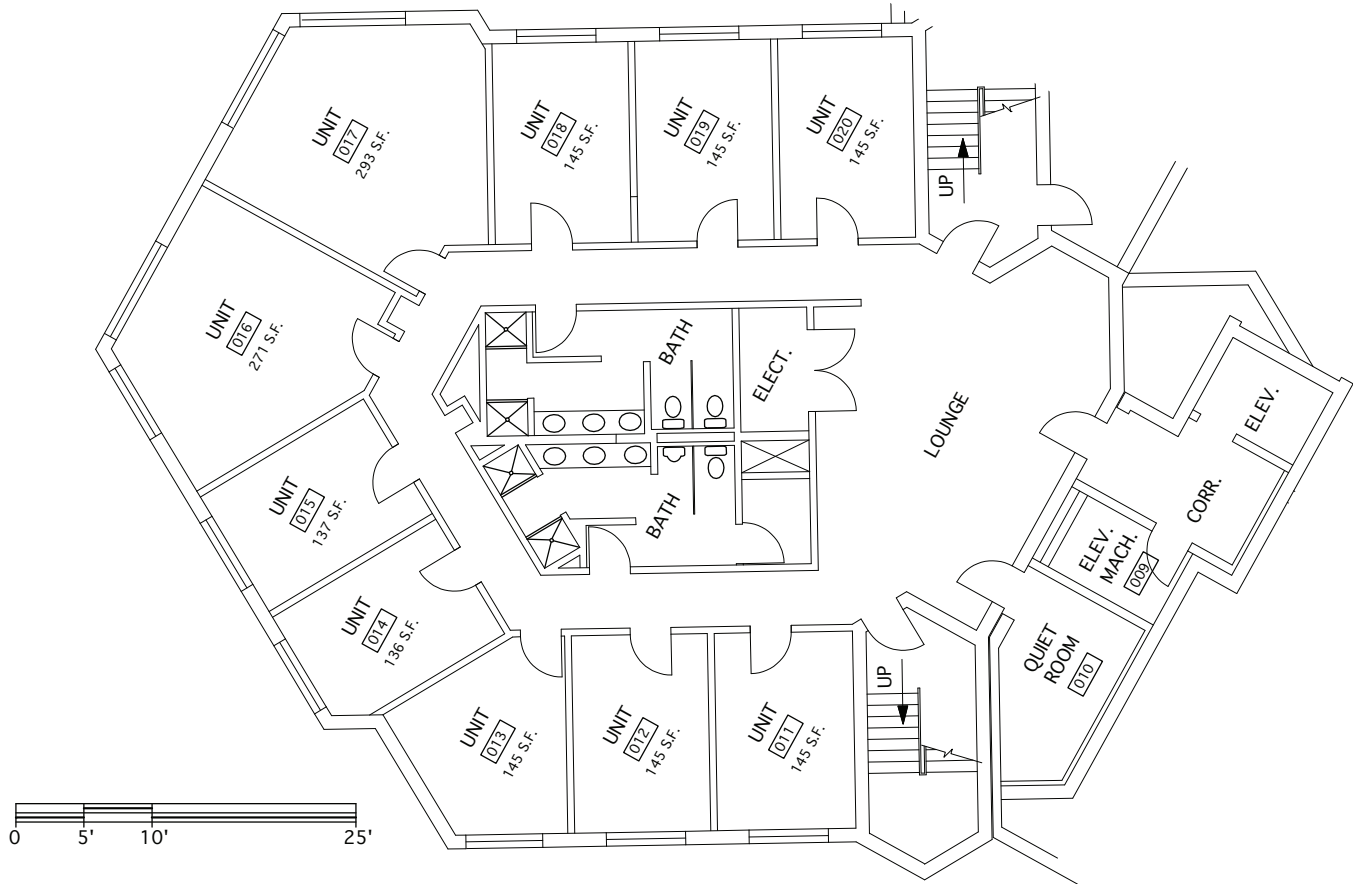

COVENANT
COLLEGE

Founders: Belz | Catacombs *Floor Plans & Dimensions*

- Bed**
- Space underneath: 10"
 - Height: 11"
 - Width: 39"
 - Length: 80" (standard extra long twin)

- Dresser**
- 2 dressers per room
 - 3 drawers per dresser
 - Height: 30"
 - Width: 26"
 - Drawer depth: 18"
 - Drawer height: 7"

- Desk**
- Height: 30"
 - Width: 42"
 - Depth: 23"

- Desk Shelf**
- None

- Closet**
- Height: 38"
 - Width: 30"
 - Depth: 24"

- Window**
- No where to put a tension rod. Blinds in window.

Notes
