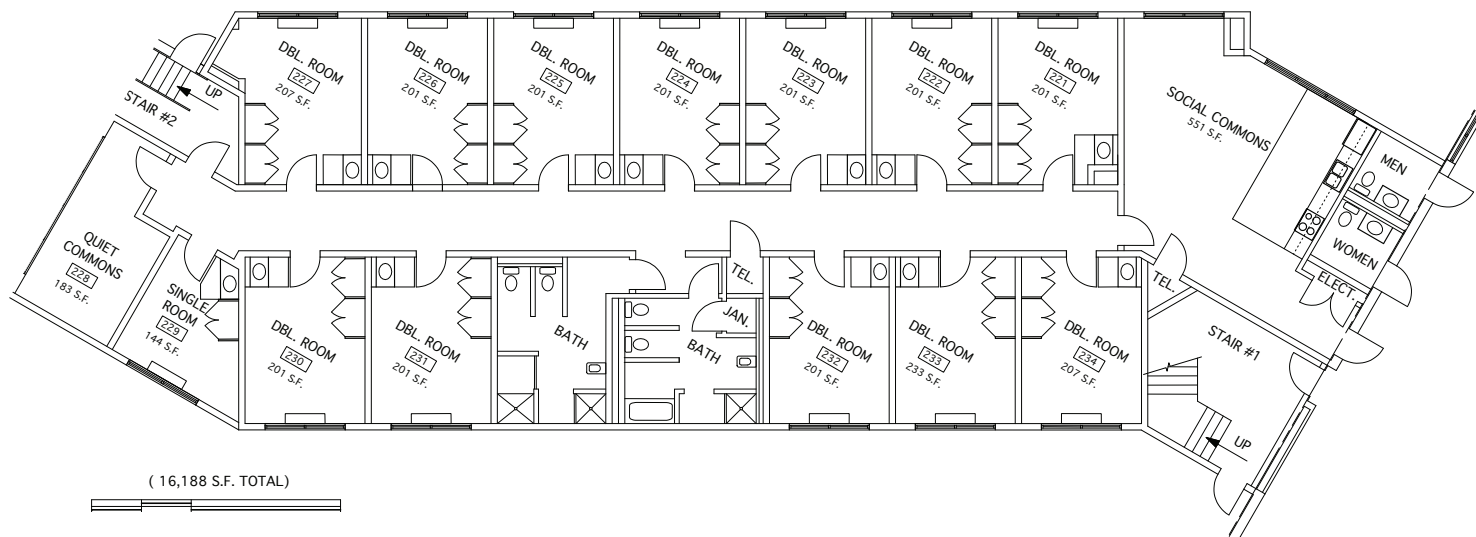

**COVENANT
COLLEGE**

Founders: Schmidt | Jubilee Floor Plans & Dimensions

Bed
- Space underneath: 10"
- Height: 11"
- Width: 39"
- Length: 80" (standard extra long twin)

Dresser
- 2 dressers per room
- 4 drawers per dresser
- Height: 48"
- Width: 32"
- Drawer depth: 14"
- Drawer height: 6"

Desk
- Height: 30"
- Width: 42"
- Depth: 24"

Desk Shelf
- Height: 34"
- Weight: 38"
- Depth: 9"

Closet
- Height: 65"
- Width: 44"
- Depth: 22"

Window
- Height: 53"
- Width: 96"

Notes

.....
.....
.....
.....
.....
.....
.....
.....
.....
.....