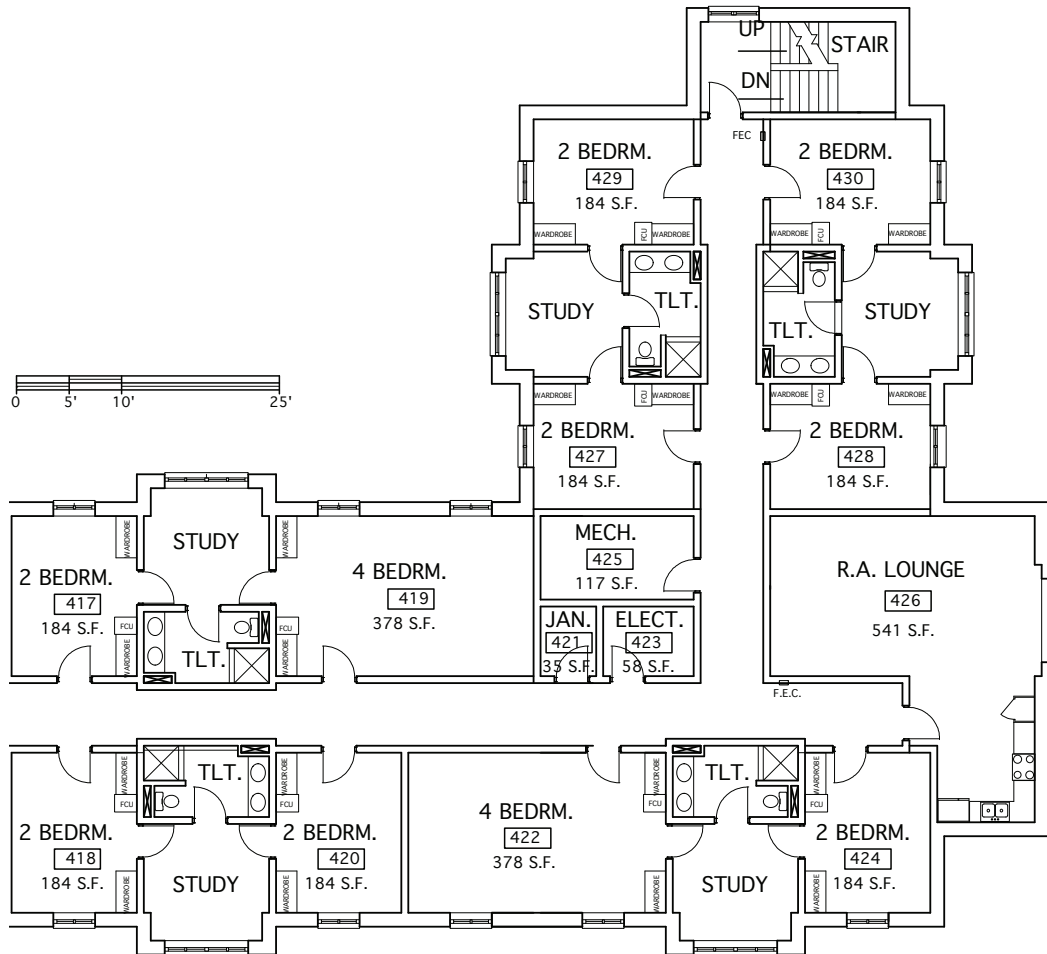

Maclellan/Rymer | Harambe! Floor Plans & Dimensions

- Bed**
- Space underneath: 10.25"
 - Width: 39"
 - Length: 80" (standard extra long twin)

- Dresser**
- Length: 34"
 - Width: 20"
 - Height: 47.5"
 - Drawer depth: 14.5"
 - Drawer height: 6.25"

- Desk**
- Width: 24"
 - Height: 42"
 - Length: 30"

- Desk Shelf**
- Height: 35"
 - Length: 30"

- Closet**
- Depth: 21.75"
 - Length: 47"

- Window**
- Width: 58"

Notes
