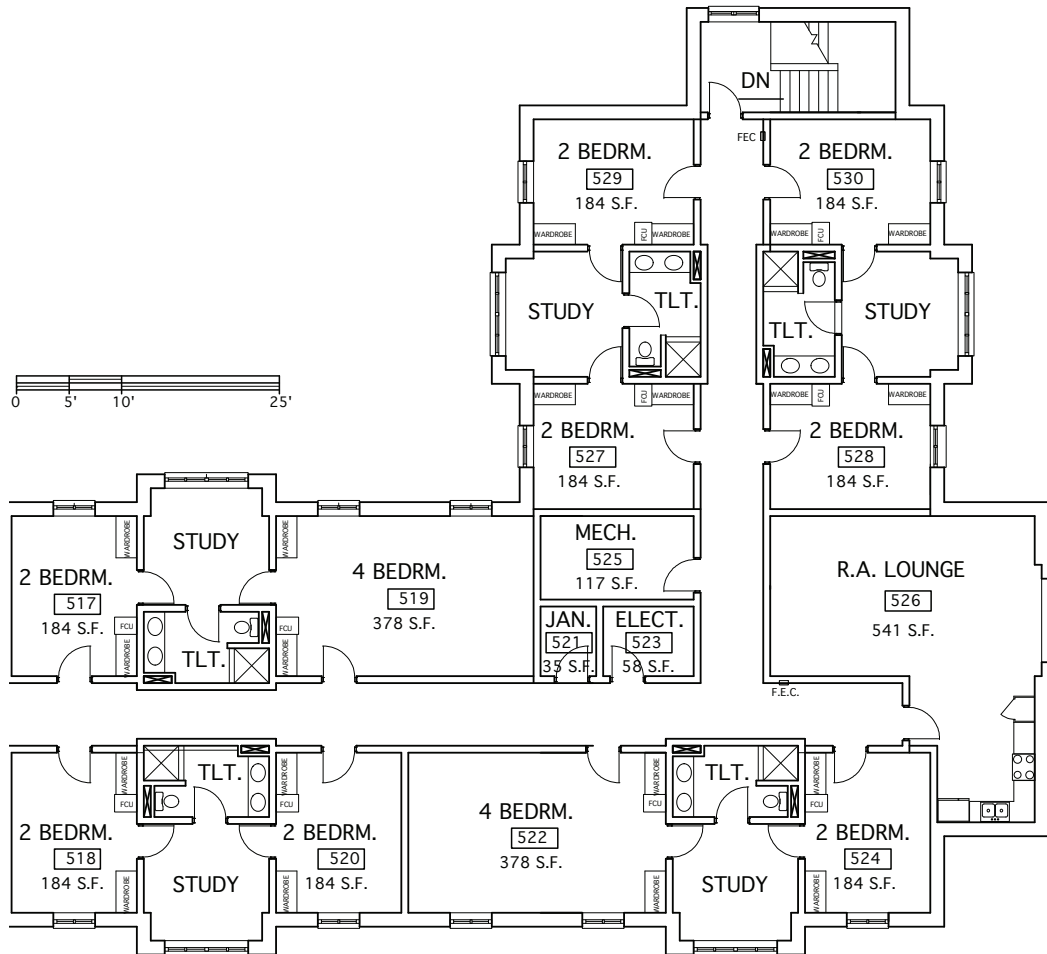

COVENANT
COLLEGE

Maclellan/Rymer | Chi Alpha

Floor Plans & Dimensions

Bed
 - Space underneath: 10.25"
 - Width: 39"
 - Length: 80" (standard extra long twin)

Desk Shelf
 - Height: 35"
 - Length: 30"

Dresser
 - Length: 34"
 - Width: 20"
 - Height: 47.5"
 - Drawer depth: 14.5"
 - Drawer height: 6.25"

Closet
 - Depth: 21.75"
 - Length: 47"

Window
 - Width: 58"

Desk
 - Width: 24"
 - Height: 42"
 - Length: 30"

Notes
