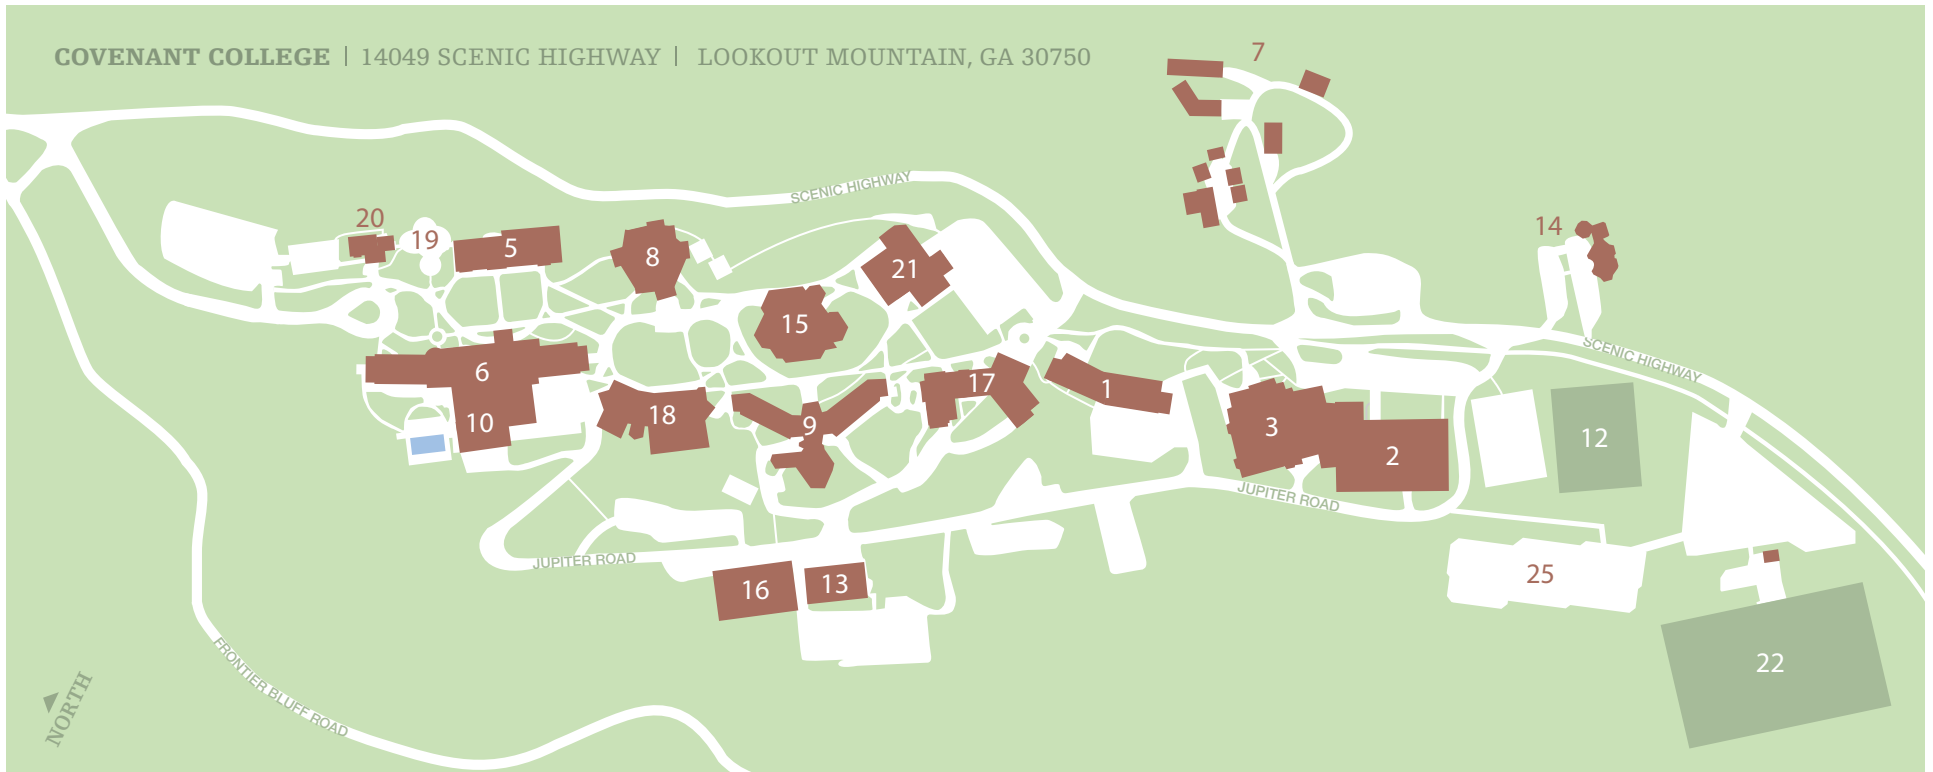

COVENANT COLLEGE

COVENANT COLLEGE | 14049 SCENIC HIGHWAY | LOOKOUT MOUNTAIN, GA 30750

- | | | |
|--|-------------------------------|--|
| 1. ANDREAS RESIDENCE HALL | 9. FOUNDERS RESIDENCE CENTER | 18. MILLS HALL |
| 2. ASHE ACTIVITY CENTER | 10. THE GREAT HALL | 19. THE OVERLOOK |
| 3. BARNES GYM | 11. HIGHLANDS FIELD HOUSE | 20. PROBASCO ALUMNI/
VISITOR CENTER |
| 4. BASEBALL & SOFTBALL COMPLEX | 12. INTRAMURAL ATHLETIC FIELD | 21. SANDERSON HALL |
| 5. BROCK HALL | 13. JACKSON HALL | 22. SCOTLAND YARD SOCCER FIELD |
| 6. CARTER HALL | 14. THE KIRK | 23. SHADOWLANDS SOCCER FIELD |
| 7. COTTAGES | 15. KRESGE MEMORIAL LIBRARY | 24. STUDENT APARTMENTS |
| 8. DORA MACLELLAN BROWN
MEMORIAL CHAPEL | 16. LUCAS ART WORKSHOP | 25. TENNIS COMPLEX |
| | 17. MACLELLAN & RYMER HALLS | |